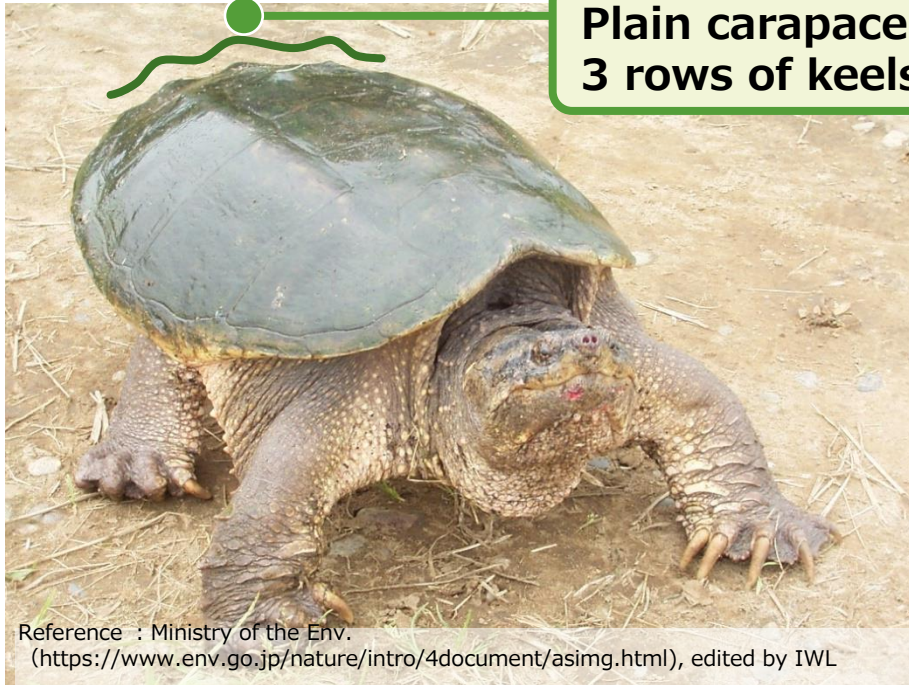

WANTED

Common snapping turtle

Plain carapace with
3 rows of keels

**Invasive
Alien
Species**

WE NEED YOUR HELP
For the early detection and
control of this highly
dangerous invasive species

Reference : Ministry of the Env.
(<https://www.env.go.jp/nature/intro/4document/asimg.html>), edited by IWL

Large, blunt head

- Origin:
North and South
Americas

- Have been sighted in
Nishihara and
Naha areas

Long and
thick tail

Saw-like
posterior

写真出典 : マチャ / PIXTA(ピクスタ)

Carapace length: ~50cm

VERY POWERFUL BITES!