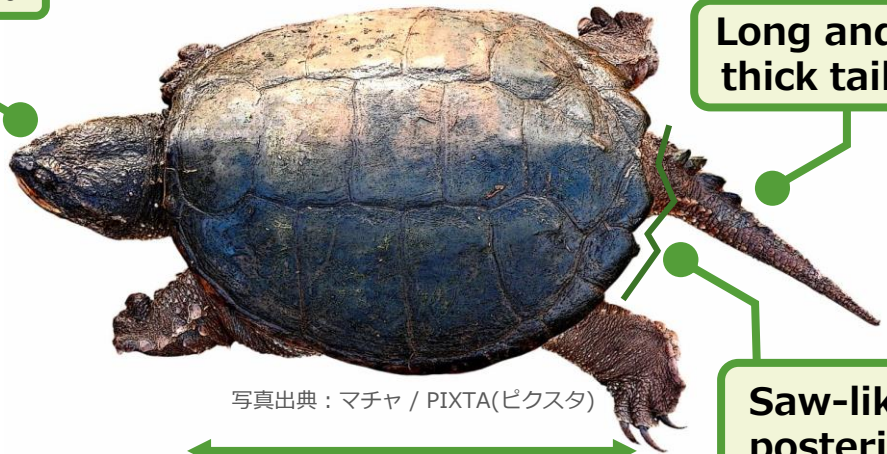

WANTED

Common snapping turtle

Plain carapace with
3 rows of keels

**Invasive
Alien
Species**

WE NEED YOUR HELP
For the early detection and
control of this highly
dangerous invasive species

Reference : Ministry of the Env.
(<https://www.env.go.jp/nature/intro/4document/asimg.html>), edited by IWL

Large, blunt head

- Origin:
North and South
Americas

- Have been sighted in
Nishihara and
Naha areas

Long and
thick tail

Saw-like
posterior

写真出典 : マチャ / PIXTA(ピクスタ)

Carapace length: ~50cm

VERY POWERFUL BITES!