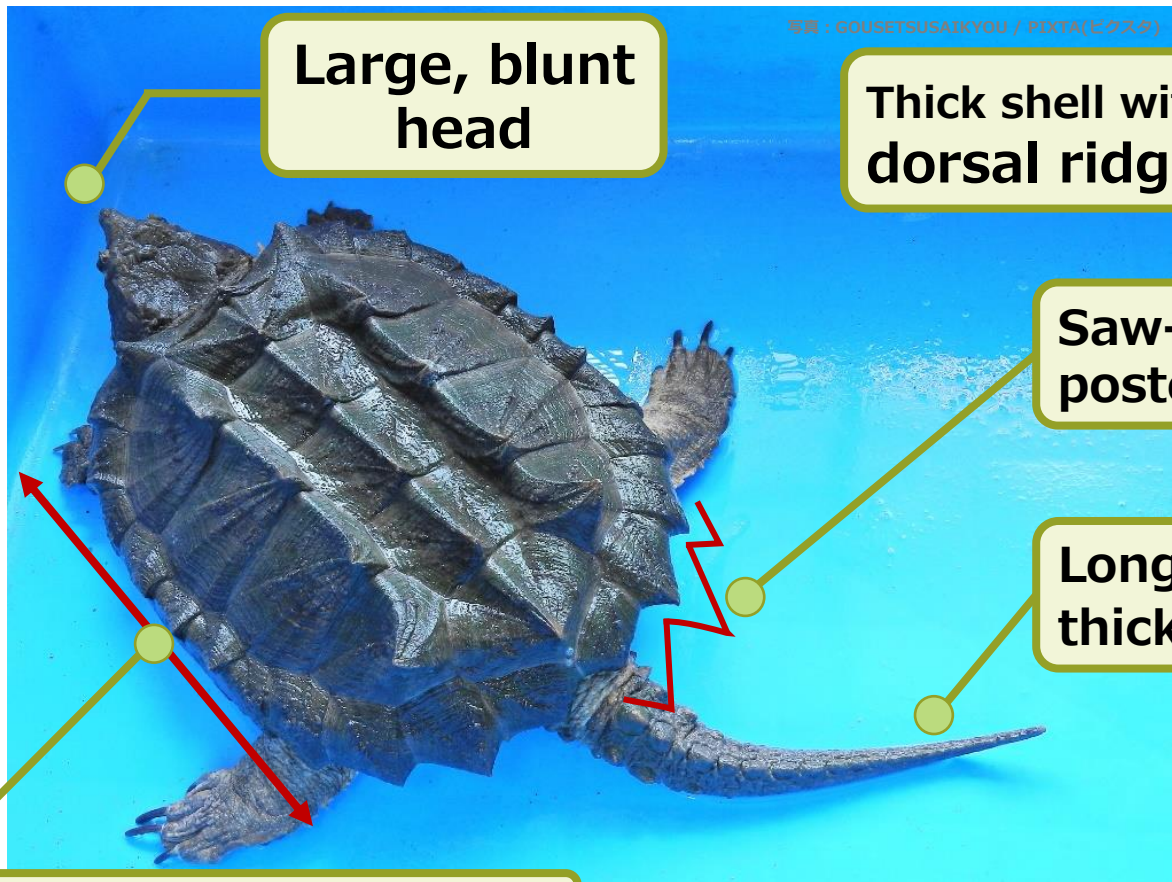

WANTED

Alligator snapping turtle

Carapace length: ~80cm

WE NEED YOUR HELP

For the early detection and control of this highly dangerous, invasive species

- Origin: South-eastern USA
- Have been spotted in **Kadena (Hija river)**, **Naha (Kokuba river)**, and **Tomigusuku**